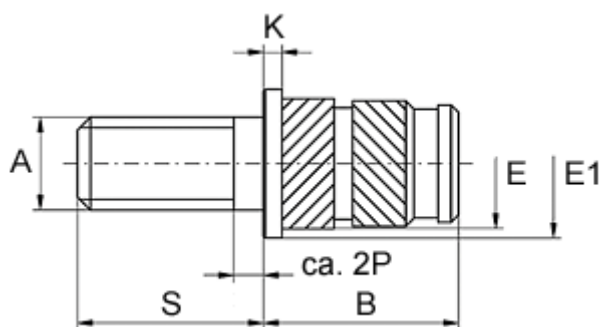

Data Sheet

Article number: 12867000025860
Description: KLEE-coil 867 000 025.860
M2,5 Brass

Measures

| | |
|----------------------------------|-------------|
| Flange diameter E1 | = 5.6 |
| Flange height | = 0.6 |
| Male thread A | = M2,5x0,45 |
| Min distance to edge W | = 2.3 |
| Mounting length B | = 6.4 |
| Outer diameter E | = 4.6 |
| Pin length S | = 16 |
| Recommended bore diameter W +0.1 | = 4.0 |